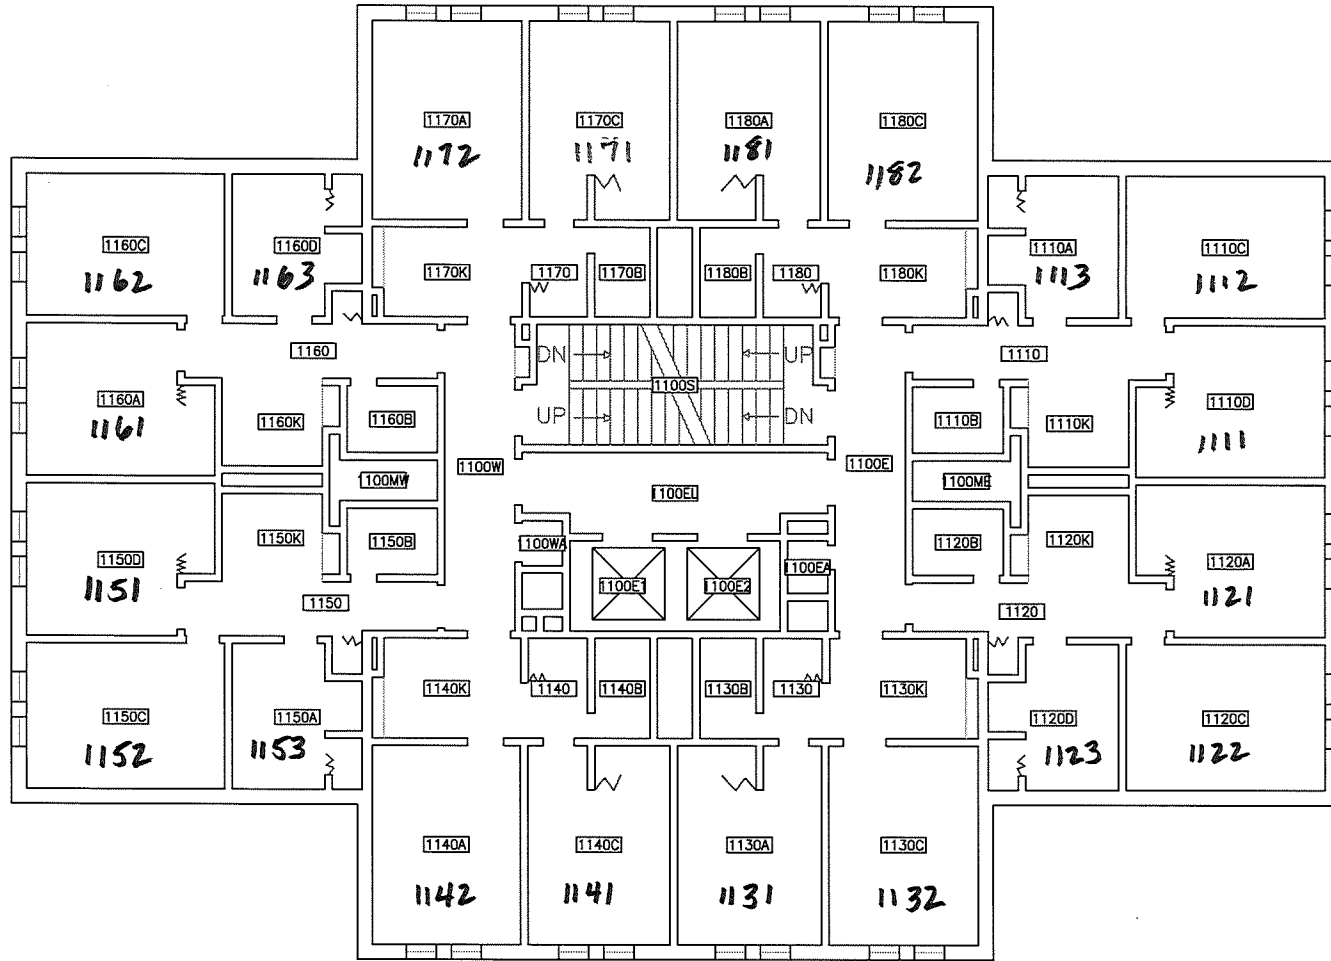

Park Lot

Valentine Tower

Parking Lot

Kendrick Road

DRAWING NAME: 7TH FLOOR PLAN	BUILDING NAME: DE KIEWIET TOWER	DRAWING LOCATION: P:\SPACE\RC\147 DE KIEWIET\147-07
DRAWING SCALE: = 1'-0"	BUILDING NUMBER: 147	CAMPUS PLANNING, DESIGN & CONSTRUCTION

Park Lot

Valentine Tower

Parking Lot

Kendrick Road

NAME: LOOR PLAN	BUILDING NAME: DE KIEWIET TOWER	DRAWING LOCATION: P:\SPACE\RC\147 DE KIEWIET\147-08
SCALE: 1'-0"	BUILDING NUMBER: 147	CAMPUS PLANNING, DESIGN & CONSTRUCTION

Park Lot

Park Lot

Valentine Tower

Parking Lot

Kendrick Road

WING NAME: 14TH FLOOR PLAN	BUILDING NAME: DE KIEWIET TOWER	DRAWING LOCATION: P:\SPACE\RC\147 DE KIEWIET\147-11
WING SCALE: " = 1'-0"	BUILDING NUMBER: 147	CAMPUS PLANNING, DESIGN & CONSTRUCTION