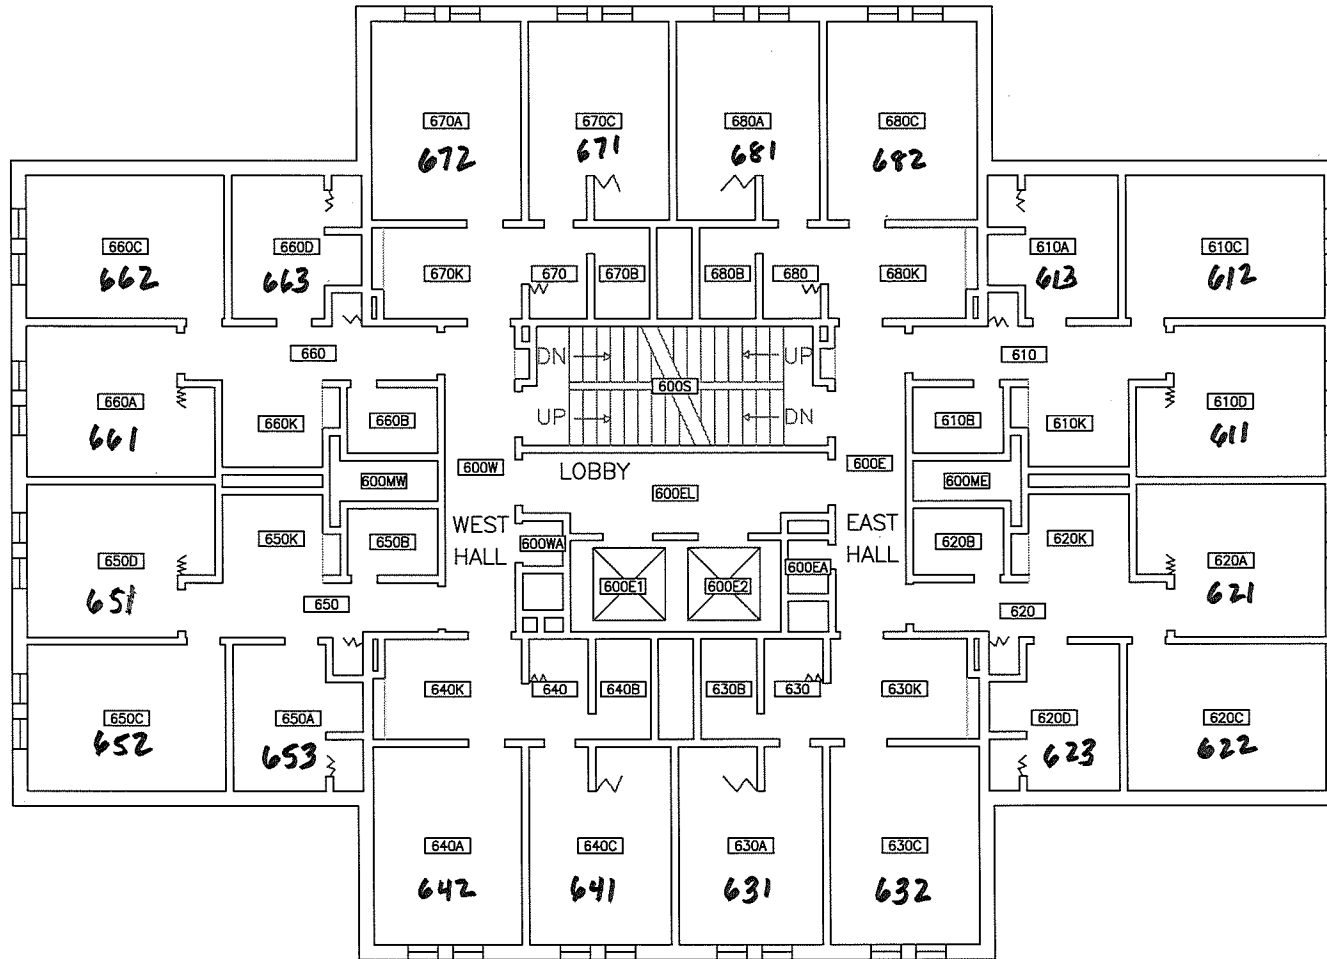

Park Lot

Valentine Tower

Parking Lot

Kendrick Road

IG NAME: FLOOR PLAN	BUILDING NAME: DE KIEWIET TOWER	DRAWING LOCATION: P:\SPACE\RC\147 DE KIEWIET\147-04
IG SCALE: 1'-0"	BUILDING NUMBER: 147	CAMPUS PLANNING, DESIGN & CONSTRUCTION

Park Lot

Valentine Tower

Parking Lot

Kendrick Road

VING NAME: FLOOR PLAN	BUILDING NAME: DE KIEWIET TOWER	DRAWING LOCATION: P:\SPACE\RC\147 DE KIEWIET\147-05
VING SCALE: = 1'-0"	BUILDING NUMBER: 147	CAMPUS PLANNING, DESIGN & CONSTRUCTION

Park Lot

Parking Lot

Valentine Tower

Kendrick Road

FIG NAME: FLOOR PLAN	BUILDING NAME: DE KIEWIET TOWER	DRAWING LOCATION: P:\SPACE\RC\147 DE KIEWIET\147-06
FIG SCALE: = 1'-0"	BUILDING NUMBER: 147	CAMPUS PLANNING, DESIGN & CONSTRUCTION

Park Lot

Valentine Tower

Parking Lot

Kendrick Road

NAME: LOOR PLAN	BUILDING NAME: DE KIEWIET TOWER	DRAWING LOCATION: P:\SPACE\RC\147 DE KIEWIET\147-08
SCALE: 1'-0"	BUILDING NUMBER: 147	CAMPUS PLANNING, DESIGN & CONSTRUCTION