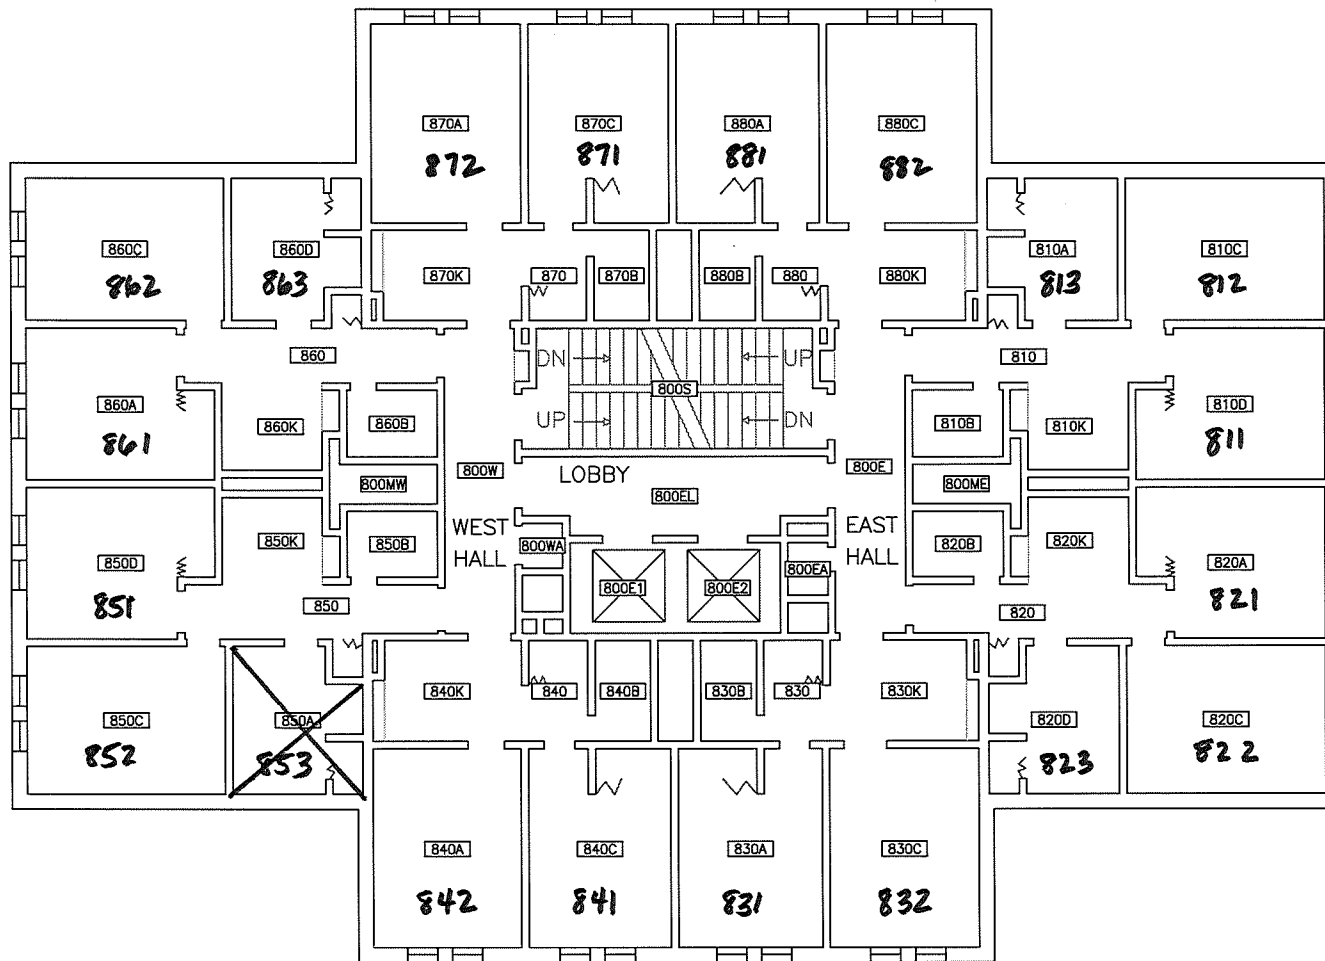

Park Lot

Parking Lot

Valentine Tower

Kendrick Road

FIG NAME: FLOOR PLAN	BUILDING NAME: DE KIEWIET TOWER	DRAWING LOCATION: P:\SPACE\RC\147 DE KIEWIET\147-06
FIG SCALE: = 1'-0"	BUILDING NUMBER: 147	CAMPUS PLANNING, DESIGN & CONSTRUCTION

Park Lot

Valentine Tower

Parking Lot

Kendrick Road

DRAWING NAME: 7TH FLOOR PLAN	BUILDING NAME: DE KIEWIET TOWER	DRAWING LOCATION: P:\SPACE\RC\147 DE KIEWIET\147-07
DRAWING SCALE: = 1'-0"	BUILDING NUMBER: 147	CAMPUS PLANNING, DESIGN & CONSTRUCTION

Park Lot

Valentine Tower

Parking Lot

Kendrick Road

NAME: LOOR PLAN	BUILDING NAME: DE KIEWIET TOWER	DRAWING LOCATION: P:\SPACE\RC\147 DE KIEWIET\147-08
SCALE: 1'-0"	BUILDING NUMBER: 147	CAMPUS PLANNING, DESIGN & CONSTRUCTION

Park Lot

Park Lot

Valentine Tower

Parking Lot

Kendrick Road

WING NAME: 14TH FLOOR PLAN	BUILDING NAME: DE KIEWIET TOWER	DRAWING LOCATION: P:\SPACE\RC\147 DE KIEWIET\147-11
WING SCALE: " = 1'-0"	BUILDING NUMBER: 147	CAMPUS PLANNING, DESIGN & CONSTRUCTION