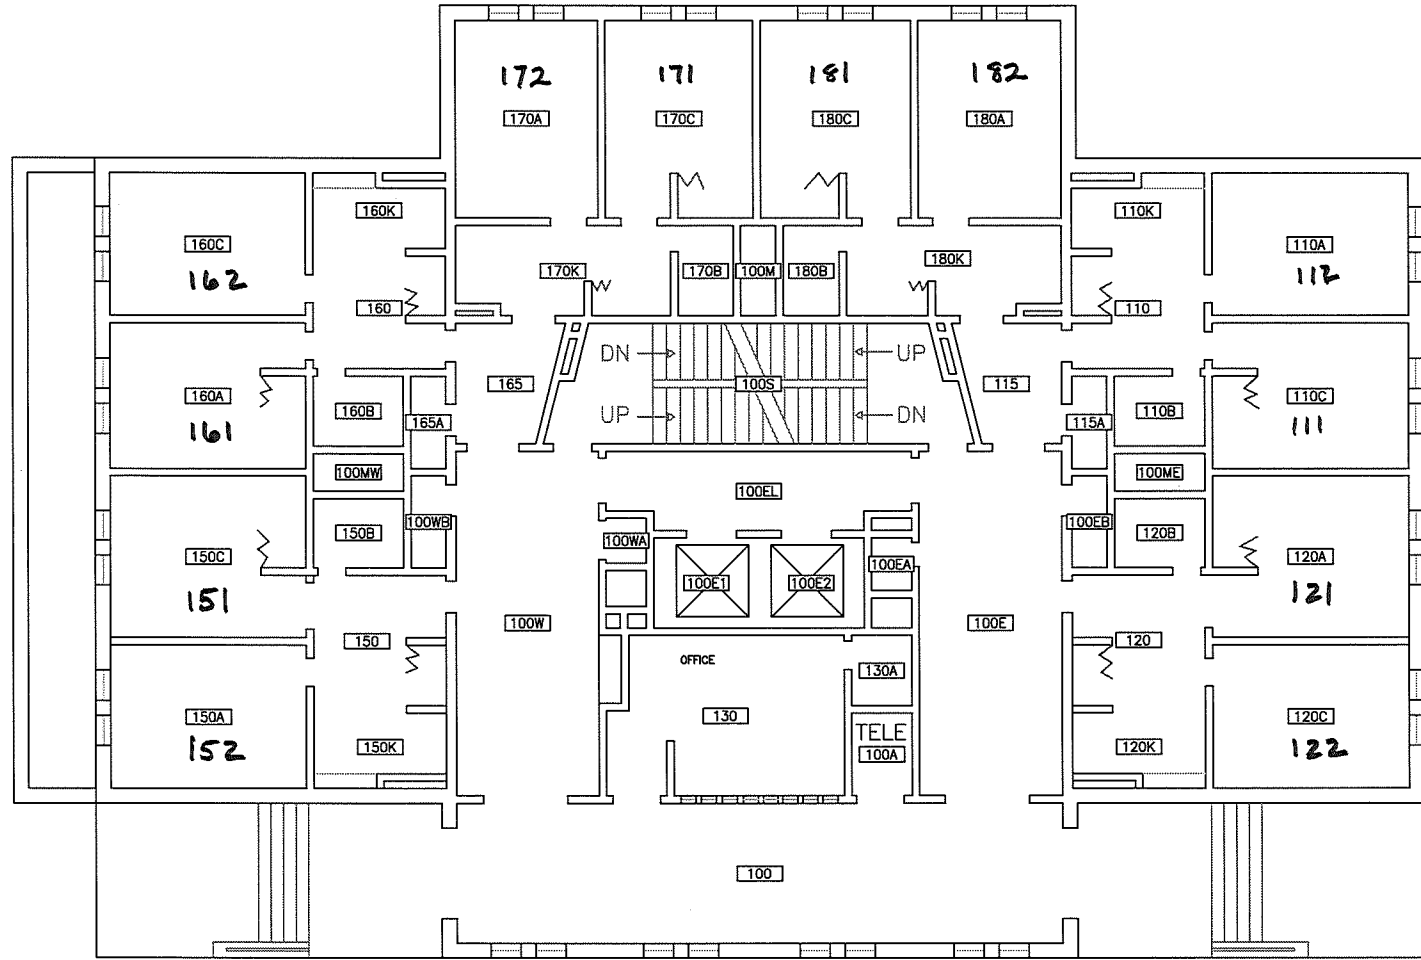

Park Lot

Valentine Tower

Parking Lot

Kendrick Road

BY:	DRAWING NAME: FIRST FLOOR PLAN	BUILDING NAME: DE KIEWIET TOWER	DRAWING LOCATION: P:\SPACE\RC\147 DE KIEWIET\147-01
ISED:	DRAWING SCALE: 1/8" = 1'-0"	BUILDING NUMBER: 147	CAMPUS PLANNING, DESIGN & CONSTRUCTION

de Kiewiet

Park Lot

Valentine Tower

Parking Lot

Kendrick Road

NAME: LOOR PLAN	BUILDING NAME: DE KIEWIET TOWER	DRAWING LOCATION: P:\SPACE\RC\147 DE KIEWIET\147-02
SCALE: 1"=0'	BUILDING NUMBER: 147	CAMPUS PLANNING, DESIGN & CONSTRUCTION

Park Lot

Valentine Tower

Parking Lot

Kendrick Road

NAME: LOOR PLAN	BUILDING NAME: DE KIEWIET TOWER	DRAWING LOCATION: P:\SPACE\RC\147 DE KIEWIET\147-08
SCALE: 1'-0"	BUILDING NUMBER: 147	CAMPUS PLANNING, DESIGN & CONSTRUCTION

Park Lot

Park Lot

Valentine Tower

Parking Lot

Kendrick Road

WING NAME: 14TH FLOOR PLAN	BUILDING NAME: DE KIEWIET TOWER	DRAWING LOCATION: P:\SPACE\RC\147 DE KIEWIET\147-11
WING SCALE: " = 1'-0"	BUILDING NUMBER: 147	CAMPUS PLANNING, DESIGN & CONSTRUCTION