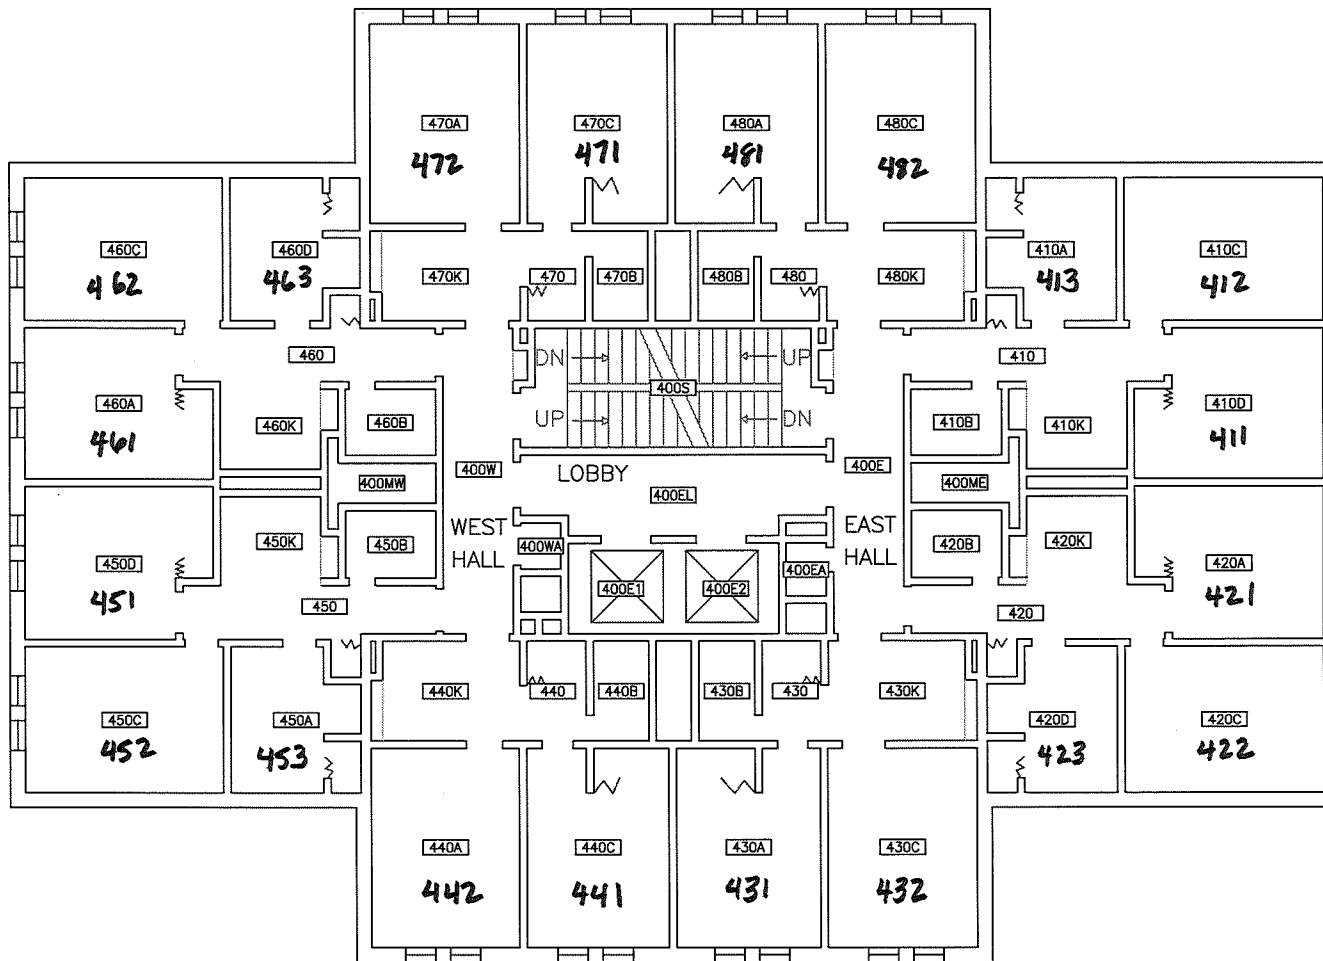

Park Lot

Valentine Tower

Parking Lot

Kendrick Road

NAME: JR PLAN	BUILDING NAME: DE KIEWIET TOWER	DRAWING LOCATION: P:\SPACE\RC\147 DE KIEWIET\147-03
SCALE: -0"	BUILDING NUMBER: 147	CAMPUS PLANNING, DESIGN & CONSTRUCTION

Park Lot

Valentine Tower

Parking Lot

Kendrick Road

IG NAME: FLOOR PLAN	BUILDING NAME: DE KIEWIET TOWER	DRAWING LOCATION: P:\SPACE\RC\147 DE KIEWIET\147-04
IG SCALE: 1'-0"	BUILDING NUMBER: 147	CAMPUS PLANNING, DESIGN & CONSTRUCTION

Park Lot

Valentine Tower

Parking Lot

Kendrick Road

VING NAME: FLOOR PLAN	BUILDING NAME: DE KIEWIET TOWER	DRAWING LOCATION: P:\SPACE\RC\147 DE KIEWIET\147-05
VING SCALE: = 1'-0"	BUILDING NUMBER: 147	CAMPUS PLANNING, DESIGN & CONSTRUCTION

Park Lot

Valentine Tower

Parking Lot

Kendrick Road

NAME: LOOR PLAN	BUILDING NAME: DE KIEWIET TOWER	DRAWING LOCATION: P:\SPACE\RC\147 DE KIEWIET\147-08
SCALE: 1'-0"	BUILDING NUMBER: 147	CAMPUS PLANNING, DESIGN & CONSTRUCTION