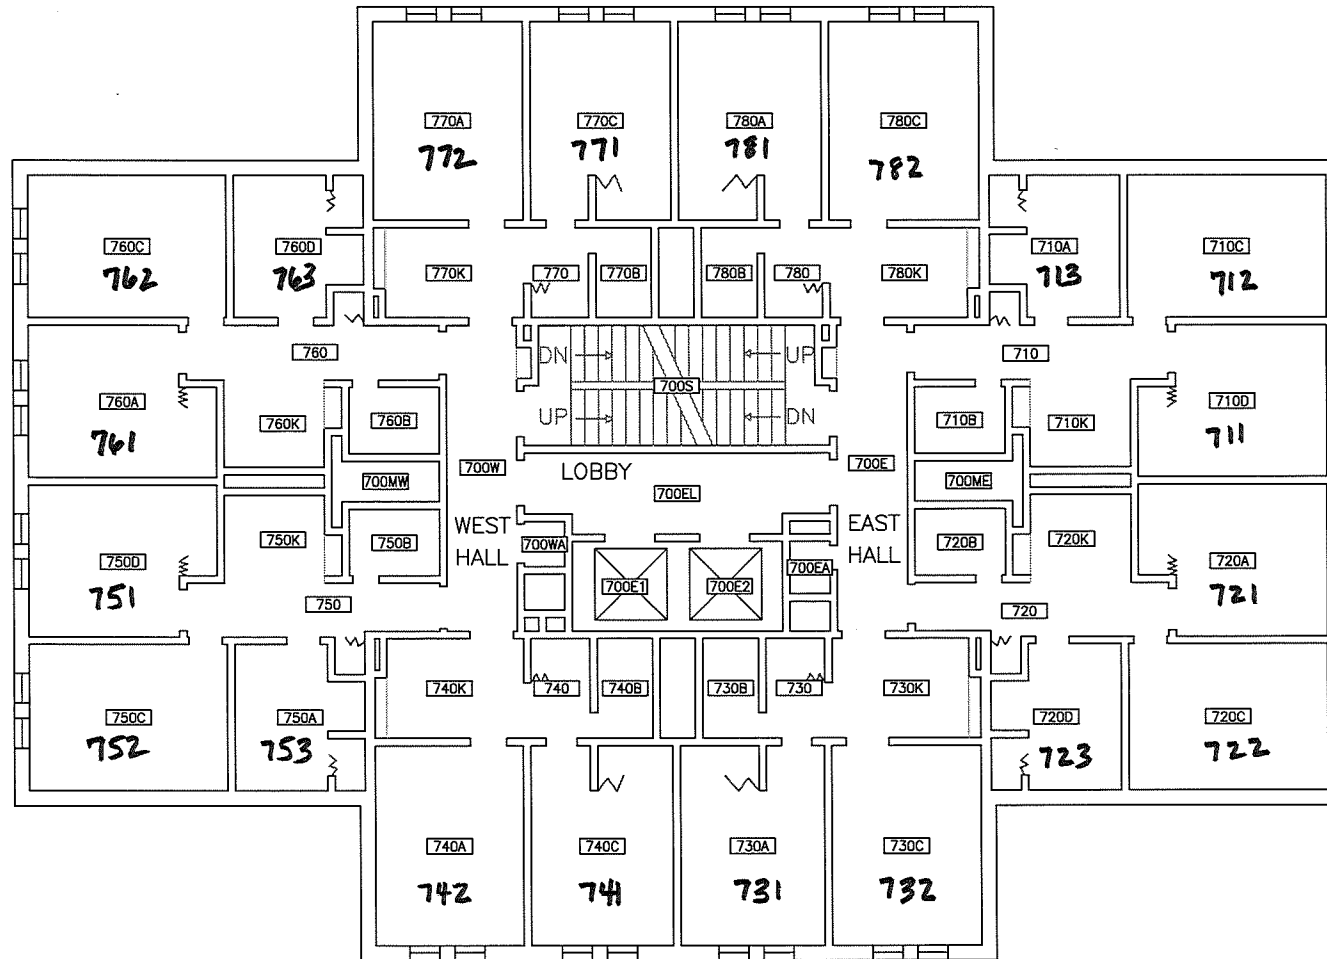

Park Lot

Valentine Tower

Parking Lot

Kendrick Road

VING NAME: FLOOR PLAN	BUILDING NAME: DE KIEWIET TOWER	DRAWING LOCATION: P:\SPACE\RC\147 DE KIEWIET\147-05
VING SCALE: = 1'-0"	BUILDING NUMBER: 147	CAMPUS PLANNING, DESIGN & CONSTRUCTION

Park Lot

Parking Lot

Valentine Tower

Kendrick Road

FIG NAME: FLOOR PLAN	BUILDING NAME: DE KIEWIET TOWER	DRAWING LOCATION: P:\SPACE\RC\147 DE KIEWIET\147-06
FIG SCALE: = 1'-0"	BUILDING NUMBER: 147	CAMPUS PLANNING, DESIGN & CONSTRUCTION

Park Lot

Valentine Tower

Parking Lot

Kendrick Road

DRAWING NAME: 7TH FLOOR PLAN	BUILDING NAME: DE KIEWIET TOWER	DRAWING LOCATION: P:\SPACE\RC\147 DE KIEWIET\147-07
DRAWING SCALE: = 1'-0"	BUILDING NUMBER: 147	CAMPUS PLANNING, DESIGN & CONSTRUCTION

Park Lot

Valentine Tower

Parking Lot

Kendrick Road

NAME: LOOR PLAN	BUILDING NAME: DE KIEWIET TOWER	DRAWING LOCATION: P:\SPACE\RC\147 DE KIEWIET\147-08
SCALE: 1'-0"	BUILDING NUMBER: 147	CAMPUS PLANNING, DESIGN & CONSTRUCTION