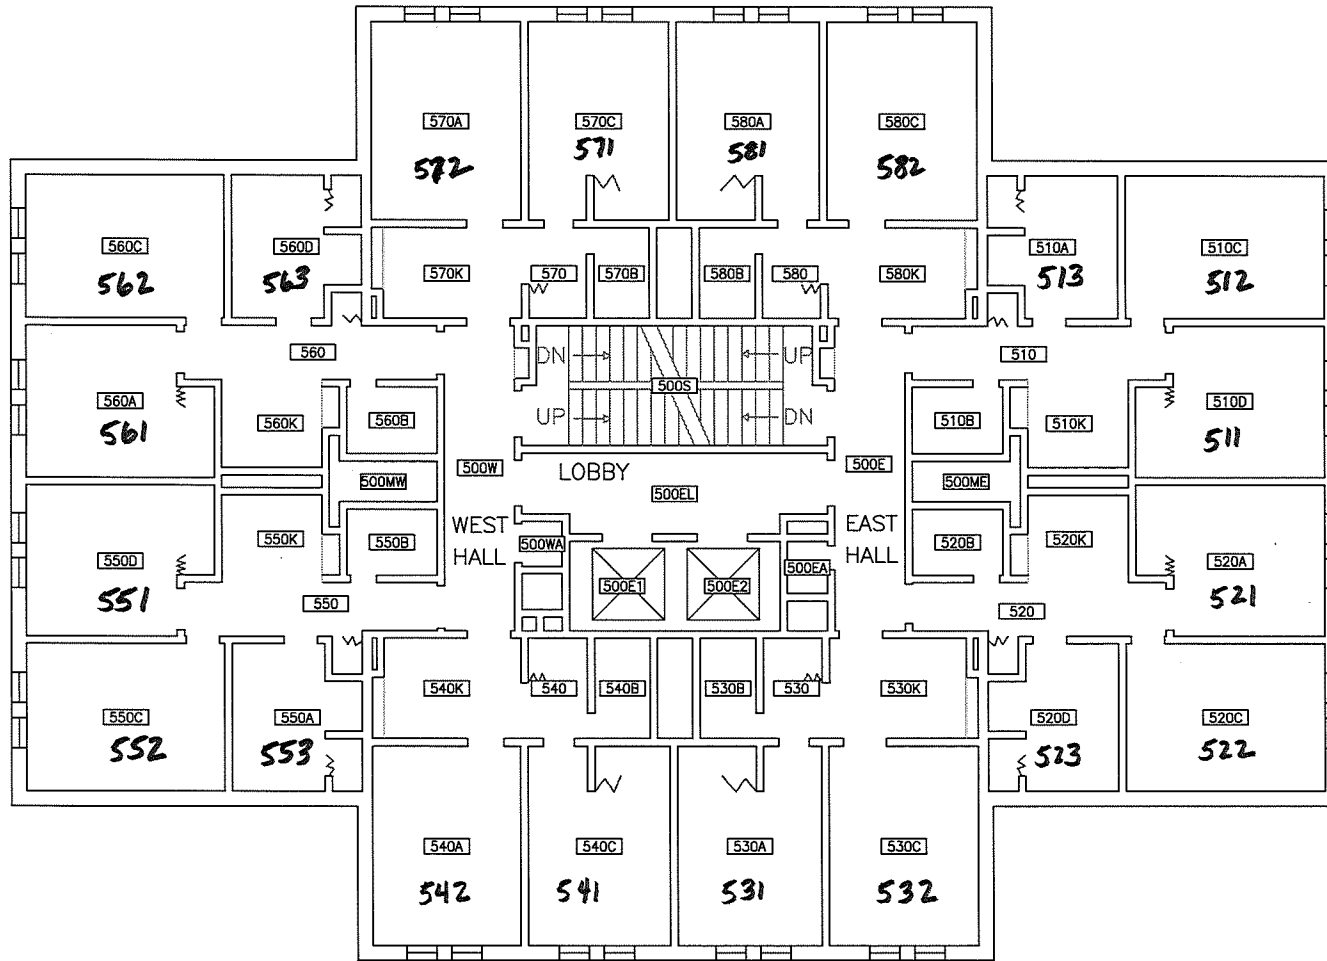

Park Lot

Valentine Tower

Parking Lot

Kendrick Road

IG NAME: FLOOR PLAN	BUILDING NAME: DE KIEWIET TOWER	DRAWING LOCATION: P:\SPACE\RC\147 DE KIEWIET\147-04
IG SCALE: 1'-0"	BUILDING NUMBER: 147	CAMPUS PLANNING, DESIGN & CONSTRUCTION

Park Lot

Valentine Tower

Parking Lot

Kendrick Road

VING NAME: FLOOR PLAN	BUILDING NAME: DE KIEWIET TOWER	DRAWING LOCATION: P:\SPACE\RC\147 DE KIEWIET\147-05
VING SCALE: = 1'-0"	BUILDING NUMBER: 147	CAMPUS PLANNING, DESIGN & CONSTRUCTION

Park Lot

Parking Lot

Valentine Tower

Kendrick Road

FIG NAME: FLOOR PLAN	BUILDING NAME: DE KIEWIET TOWER	DRAWING LOCATION: P:\SPACE\RC\147 DE KIEWIET\147-06
FIG SCALE: = 1'-0"	BUILDING NUMBER: 147	CAMPUS PLANNING, DESIGN & CONSTRUCTION

Park Lot

Valentine Tower

Parking Lot

Kendrick Road

NAME: LOOR PLAN	BUILDING NAME: DE KIEWIET TOWER	DRAWING LOCATION: P:\SPACE\RC\147 DE KIEWIET\147-08
SCALE: 1'-0"	BUILDING NUMBER: 147	CAMPUS PLANNING, DESIGN & CONSTRUCTION