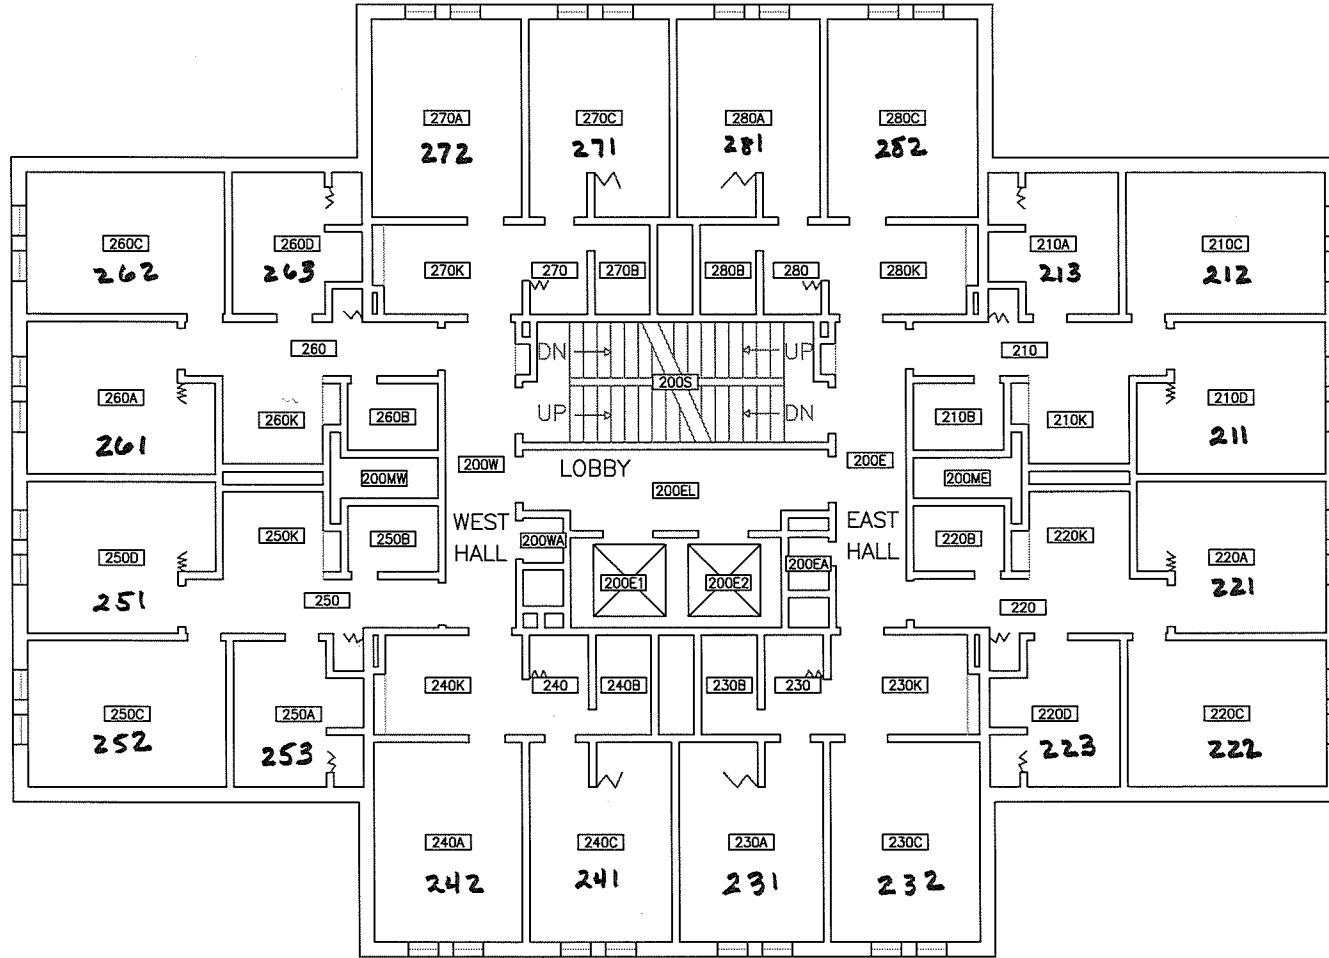

Park Lot

Valentine Tower

Parking Lot

Kendrick Road

BY:	DRAWING NAME: FIRST FLOOR PLAN	BUILDING NAME: DE KIEWIET TOWER	DRAWING LOCATION: P:\SPACE\RC\147 DE KIEWIET\147-01
ISED:	DRAWING SCALE: 1/8" = 1'-0"	BUILDING NUMBER: 147	CAMPUS PLANNING, DESIGN & CONSTRUCTION

de Kiewiet

Park Lot

Valentine Tower

Parking Lot

Kendrick Road

NAME: LOOR PLAN	BUILDING NAME: DE KIEWIET TOWER	DRAWING LOCATION: P:\SPACE\RC\147 DE KIEWIET\147-02
SCALE: 1"=0'	BUILDING NUMBER: 147	CAMPUS PLANNING, DESIGN & CONSTRUCTION

Park Lot

Valentine Tower

Parking Lot

Kendrick Road

NAME: LOOR PLAN	BUILDING NAME: DE KIEWIET TOWER	DRAWING LOCATION: P:\SPACE\RC\147 DE KIEWIET\147-08
SCALE: 1'-0"	BUILDING NUMBER: 147	CAMPUS PLANNING, DESIGN & CONSTRUCTION

Park Lot

Park Lot

Valentine Tower

Parking Lot

Kendrick Road

WING NAME: 14TH FLOOR PLAN	BUILDING NAME: DE KIEWIET TOWER	DRAWING LOCATION: P:\SPACE\RC\147 DE KIEWIET\147-11
WING SCALE: " = 1'-0"	BUILDING NUMBER: 147	CAMPUS PLANNING, DESIGN & CONSTRUCTION