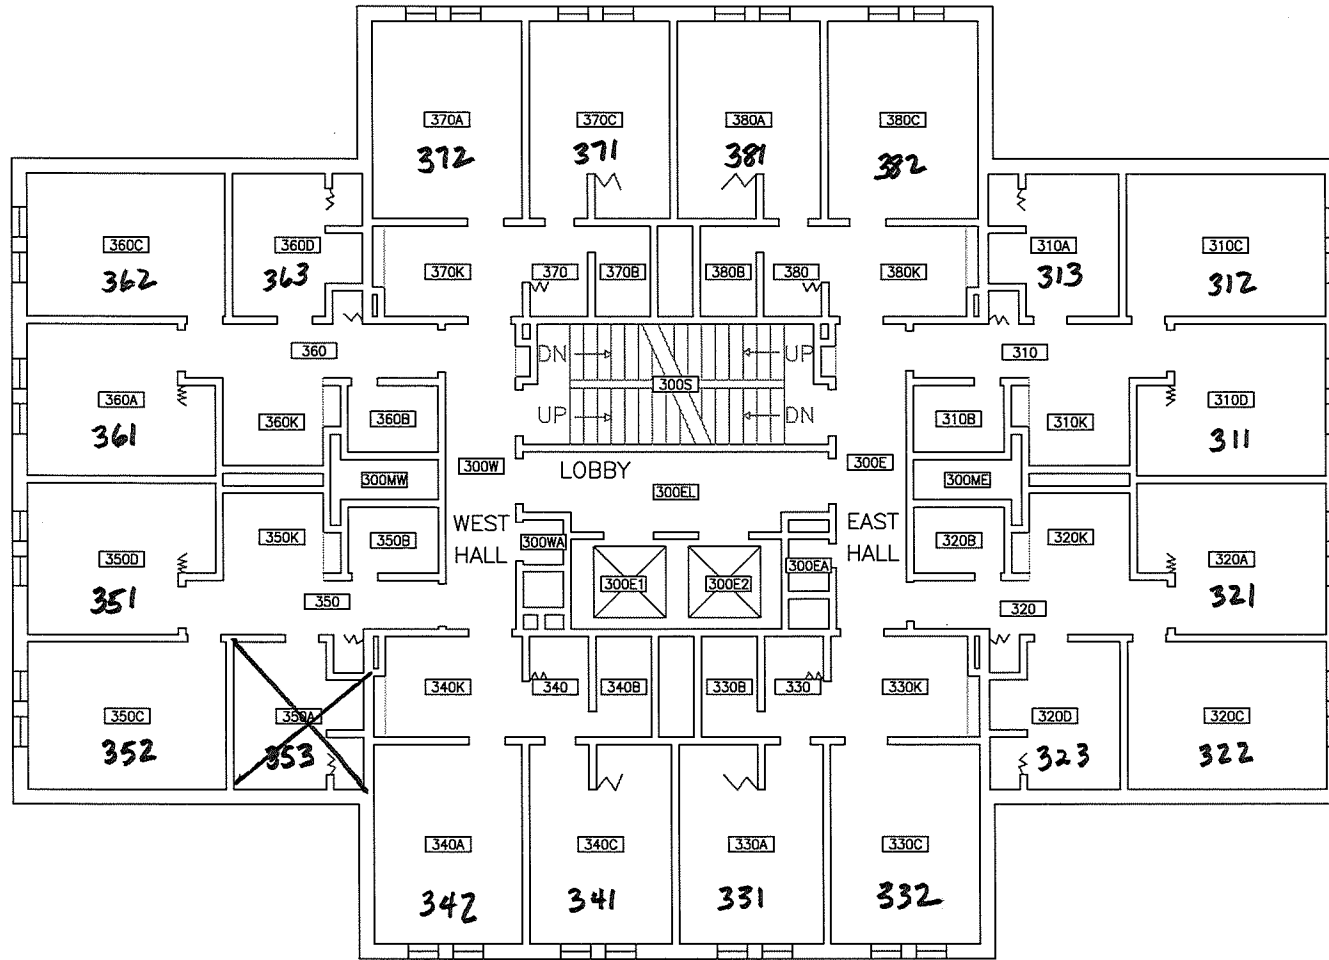

de Kiewiet

Park Lot

Valentine Tower

Parking Lot

Kendrick Road

NAME: LOOR PLAN	BUILDING NAME: DE KIEWIET TOWER	DRAWING LOCATION: P:\SPACE\RC\147 DE KIEWIET\147-02
SCALE: 1"=0'	BUILDING NUMBER: 147	CAMPUS PLANNING, DESIGN & CONSTRUCTION

Park Lot

Valentine Tower

Parking Lot

Kendrick Road

NAME: JR PLAN	BUILDING NAME: DE KIEWIET TOWER	DRAWING LOCATION: P:\SPACE\RC\147 DE KIEWIET\147-03
SCALE: -0"	BUILDING NUMBER: 147	CAMPUS PLANNING, DESIGN & CONSTRUCTION

Park Lot

Valentine Tower

Parking Lot

Kendrick Road

IG NAME: FLOOR PLAN	BUILDING NAME: DE KIEWIET TOWER	DRAWING LOCATION: P:\SPACE\RC\147 DE KIEWIET\147-04
IG SCALE: 1'-0"	BUILDING NUMBER: 147	CAMPUS PLANNING, DESIGN & CONSTRUCTION

Park Lot

Valentine Tower

Parking Lot

Kendrick Road

NAME: LOOR PLAN	BUILDING NAME: DE KIEWIET TOWER	DRAWING LOCATION: P:\SPACE\RC\147 DE KIEWIET\147-08
SCALE: 1'-0"	BUILDING NUMBER: 147	CAMPUS PLANNING, DESIGN & CONSTRUCTION