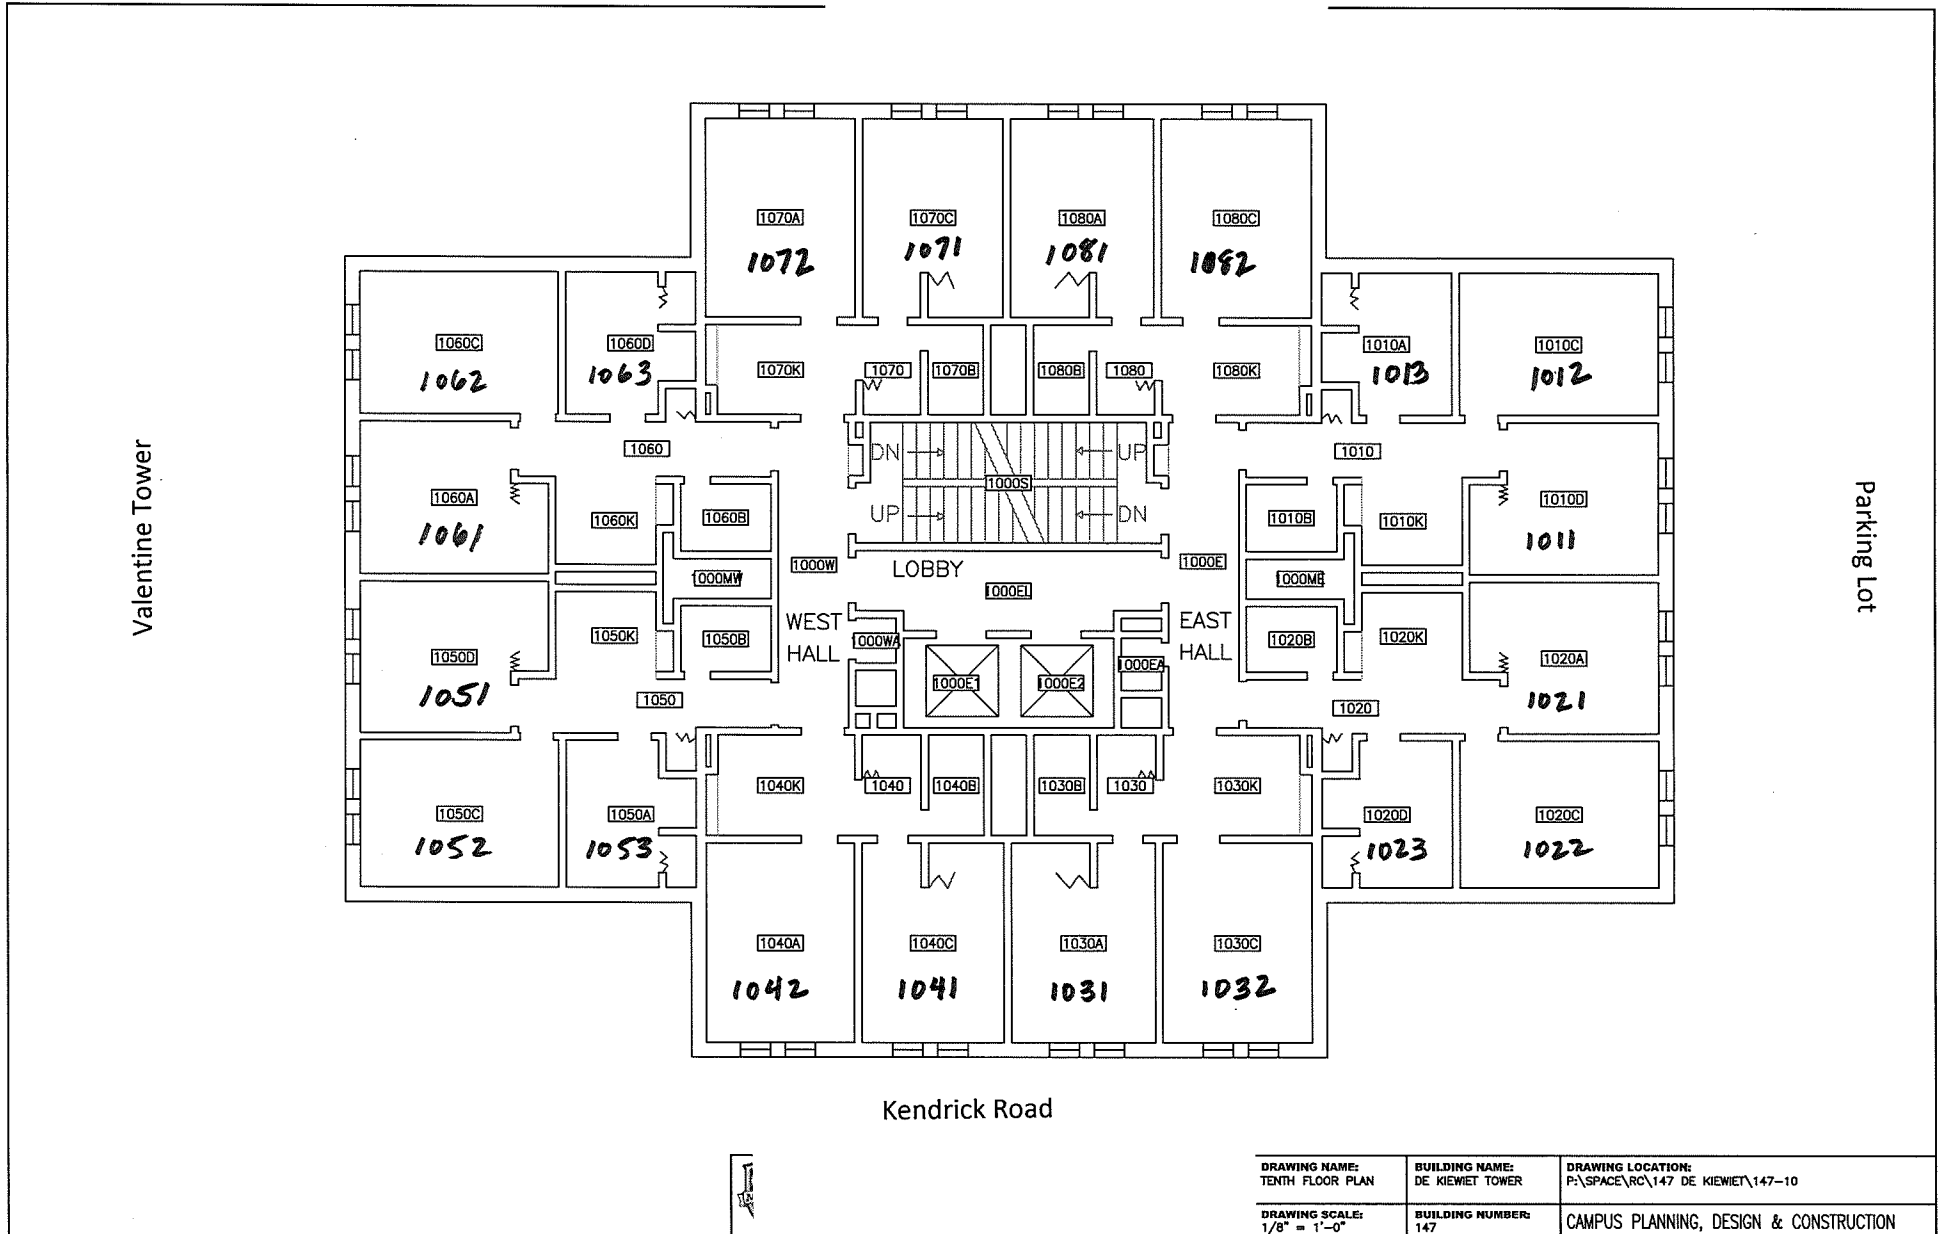

Park Lot

Valentine Tower

Parking Lot

Kendrick Road

DRAWING NAME: 7TH FLOOR PLAN	BUILDING NAME: DE KIEWIET TOWER	DRAWING LOCATION: P:\SPACE\RC\147 DE KIEWIET\147-07
DRAWING SCALE: = 1'-0"	BUILDING NUMBER: 147	CAMPUS PLANNING, DESIGN & CONSTRUCTION

Park Lot

Valentine Tower

Parking Lot

Kendrick Road

NAME: LOOR PLAN	BUILDING NAME: DE KIEWIET TOWER	DRAWING LOCATION: P:\SPACE\RC\147 DE KIEWIET\147-08
SCALE: 1'-0"	BUILDING NUMBER: 147	CAMPUS PLANNING, DESIGN & CONSTRUCTION

Park Lot

Park Lot

Valentine Tower

Parking Lot

Kendrick Road

WING NAME: 14TH FLOOR PLAN	BUILDING NAME: DE KIEWIET TOWER	DRAWING LOCATION: P:\SPACE\RC\147 DE KIEWIET\147-11
WING SCALE: " = 1'-0"	BUILDING NUMBER: 147	CAMPUS PLANNING, DESIGN & CONSTRUCTION